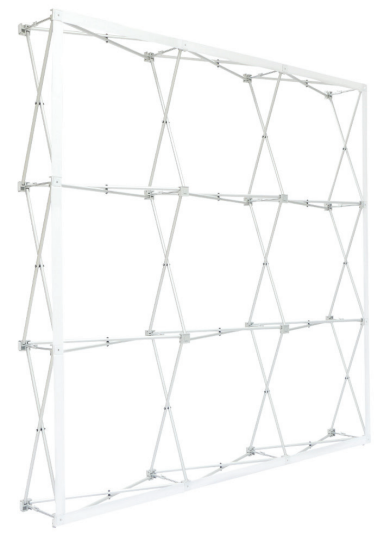

5ft x 7.5ft RPL POP UP WITH END CAPS

Product Code: RPL2x3STRG1
Frame Size: 60"W x 90"H
Frame Depth: 12"D
Weight: 18 lbs (Frame with Graphics)

8ft x 7.5ft RPL POP UP WITH END CAPS

Product Code: RPL3X3STRG1
Frame Size: 89"W x 89"H
Frame Depth: 12"D
Weight: 24 lbs (Frame with Graphics)

	FRAME ONLY	GRAPHIC ONLY NO END CAPS	GRAPHIC ONLY WITH END CAPS	GRAPHIC PACKAGE NO END CAPS	GRAPHIC PACKAGE WITH END CAPS
5ft x 7.5ft					
8ft x 7.5ft