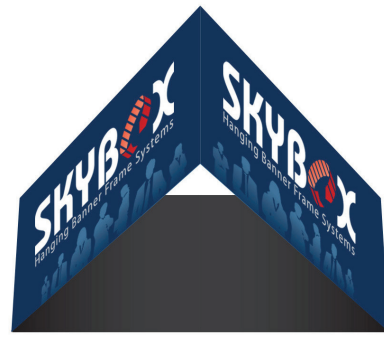

SKYBOX HANGING BANNERS

TRIANGLE HANGING BANNERS

HEIGHT	DIAMETER				
	5ft	8ft	10ft	12ft	15ft
24in					
32in					
36in					
42in					
48in					
60in					
72in