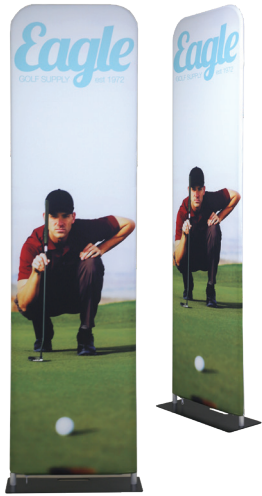

EZ EXTEND DISPLAYS

LIFE TIME 1 YEAR INDOOR USE SINGLE SIDED DOUBLE SIDED
Frame Graphic

EZ EXTEND 2 ft.
Product Code: EZ-ETE24
Frame Size: 25.5"W x 66" to 138"H
Frame Depth: 9.75"D (including base)
Weight: 13 lbs (Frame Only)