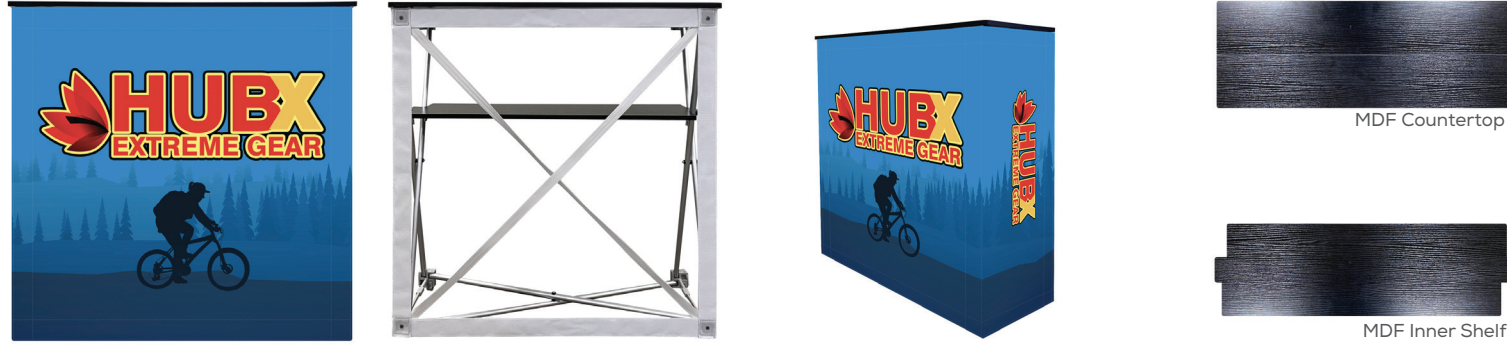

RPL COUNTER

LIFE TIME Frame
1 YEAR Graphic
INDOOR USE
SINGLE SIDED
HOOK & LOOP

RPL COUNTER
Product Code: RPLCNTR
Frame Size: 116"W x 88"H
Frame Depth: 12.6"D
Weight: 42 lbs (Frame with Graphics)

	FRAME ONLY	GRAPHIC ONLY FRONT PANEL	GRAPHIC ONLY BACK PANEL	GRAPHIC PACKAGE SINGLE / DOUBLE
10ft RPL Backlit