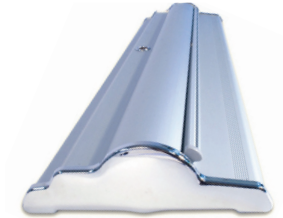

ONE CHOICE® BETTER ROLL UP

ONE CHOICE® BETTER ROLL UP

Product Code: OC-STPY33.5X80SFLATG
Frame Size: 35"W x 3"H
Frame Depth: 9.5"D
Weight: 11 lbs

	GRAPHIC PACKAGE
BETTER ROLL UP