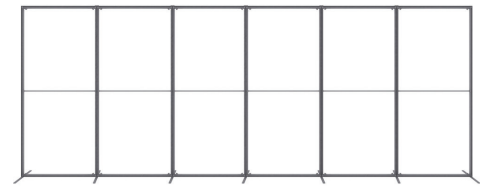

4.9ft x 4.9ft QSEG
Product Code: QSEG150x150-FCP-G