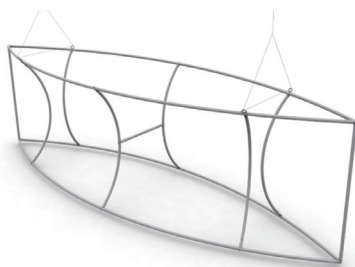

FOOTBALL HANGING BANNERS

HEIGHT	DIAMETER	
	10ft	12ft
42in		
48in		
60in