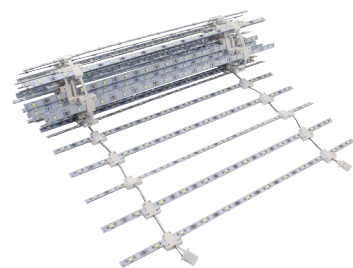

LUMIERE LADDER LIGHT CALL FOR PRICING

Application:
* Mammoth
* Vail-60S / 100D / 120D / 120DB