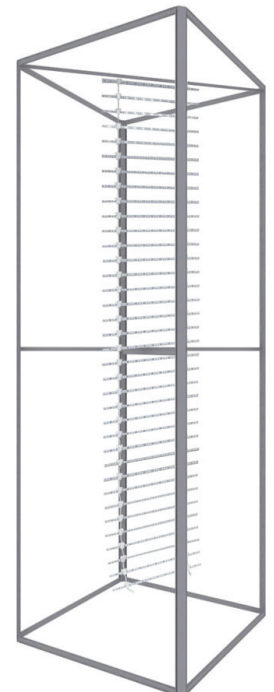

RESORT EXTRUSION

FRAME ONLY PRICES

		2ft	3ft	4ft	5ft	6ft	7ft	8ft	9ft	10ft
2ft	SLIM									
	40D									
3ft	SLIM									
	40D									
4ft	SLIM									
	40D									
5ft	SLIM									
	40D									
6ft	40D									
7ft	40D									
8ft	40D									
9ft	40D									
10ft	40D									

SINGLE SIDED GRAPHIC ONLY PRICES

	2ft	3ft	4ft	5ft	6ft	7ft	8ft	9ft	10ft
2ft									
3ft									
4ft									
5ft									
6ft									
7ft									
8ft									
9ft									
10ft									

	FRAME ONLY	GRAPHIC ONLY	GRAPHIC PACKAGE
8ft x 12ft			
8ft x 15ft			
8ft x 20ft			
9ft x 12ft			
9ft x 15ft			
9ft x 20ft			
10ft x 12ft			
10ft x 15ft			
10ft x 20ft			

RESORT EXTRUSION

	FRAME ONLY	GRAPHIC ONLY (single panel)	GRAPHIC PACKAGE
24in x 40in SILVER			
24in x 40in BLACK			
48in x 40in SILVER			
48in x 40in BLACK			
72in x 40in SILVER			
72in x 40in BLACK			

BIG SKY TOWER - BACKLIT

	FRAME ONLY	GRAPHIC ONLY	GRAPHIC PACKAGE
3ft x 8ft			
4ft x 8ft			
4ft x 12ft			
4ft x 14ft			
4ft x 16ft			
5ft x 8ft			
5ft x 12ft			
5ft x 14ft			
5ft x 16ft			
6ft x 12ft			
6ft x 14ft			
6ft x 16ft			

Price is for silver frames. Black frames available online.