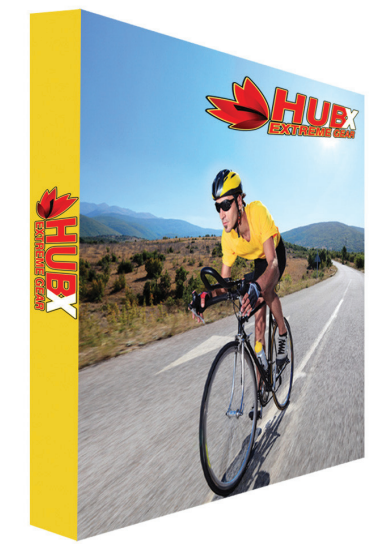

5ft x 7.5ft RPL POP UP WITH END CAPS

Product Code: RPL2x3STRG1
Frame Size: 60"W x 90"H
Frame Depth: 12"D
Weight: 18 lbs (Frame with Graphics)

8ft x 7.5ft RPL POP UP WITH END CAPS

Product Code: RPL3X3STRG1
Frame Size: 89"W x 89"H
Frame Depth: 12"D
Weight: 24 lbs (Frame with Graphics)

	FRAME ONLY	GRAPHIC ONLY NO END CAPS	GRAPHIC ONLY WITH END CAPS	GRAPHIC PACKAGE NO END CAPS	GRAPHIC PACKAGE WITH END CAPS
5ft x 7.5ft					
8ft x 7.5ft