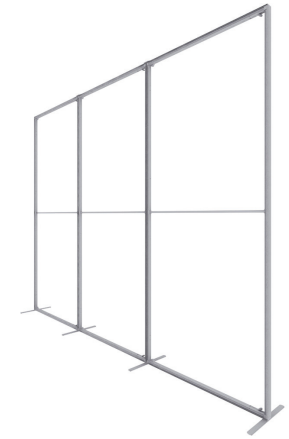

3.9ft x 2.4ft QSEG
Product Code: QSEG120x75-FCP-G