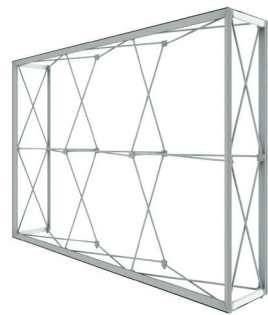

10ft x 7.5ft
Product Code: LLW4X3NLG2