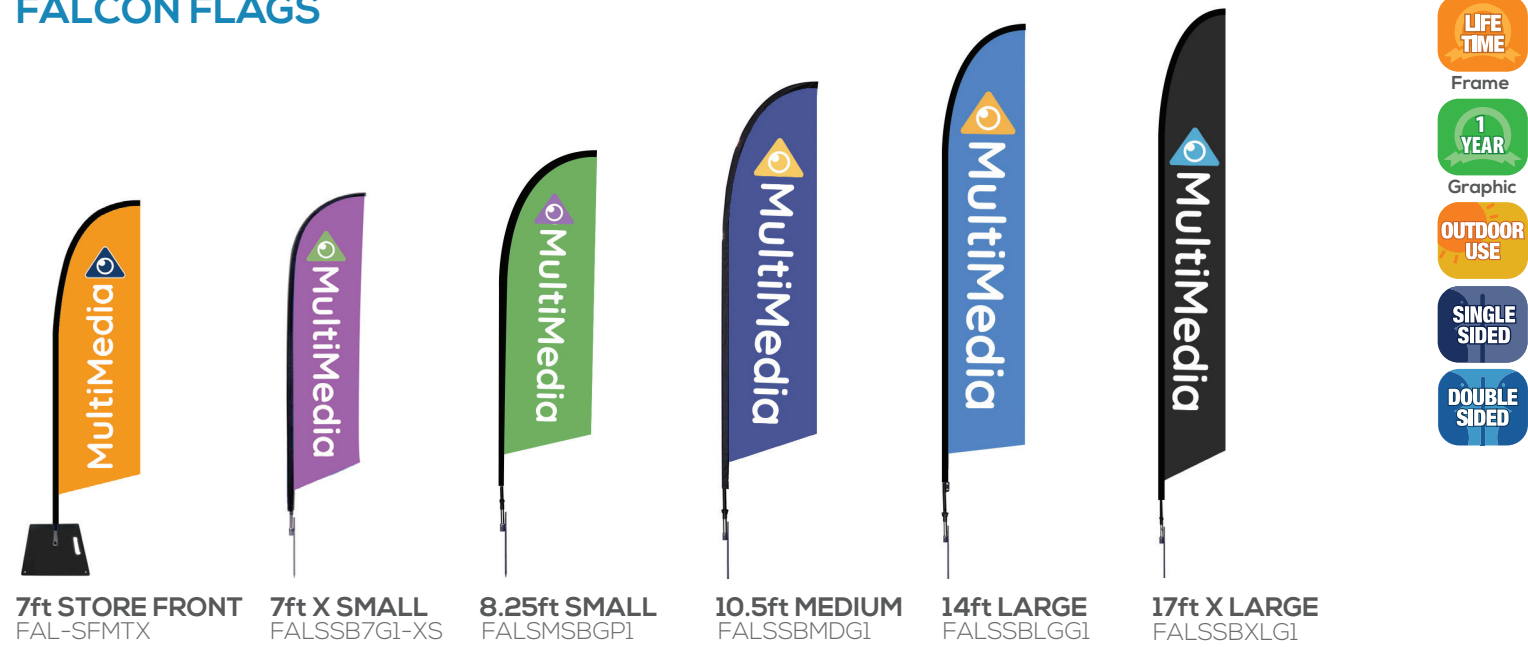

FALCON FLAGS