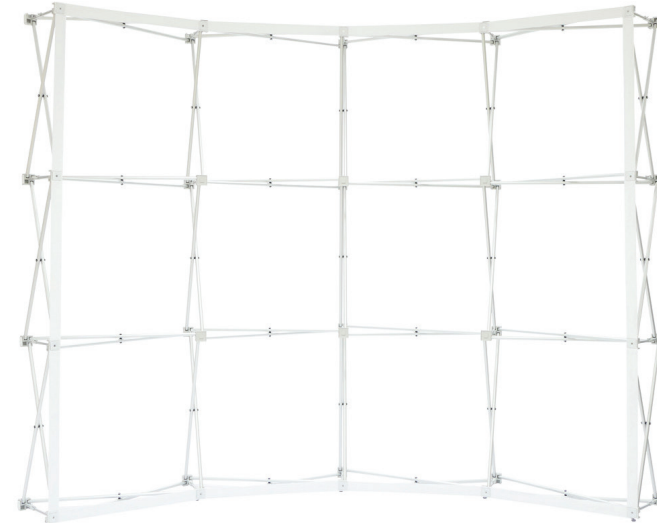

FRAME ONLY	GRAPHIC ONLY NO END CAPS	GRAPHIC ONLY WITH END CAPS	GRAPHIC PACKAGE NO END CAPS	GRAPHIC PACKAGE WITH END CAPS
8ft x 7.5ft