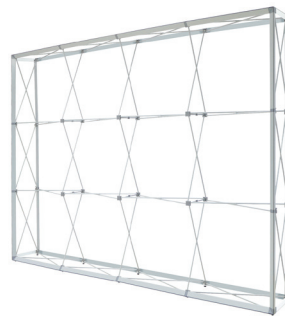

10ft x 10ft
Product Code: LLW4X4NLG2