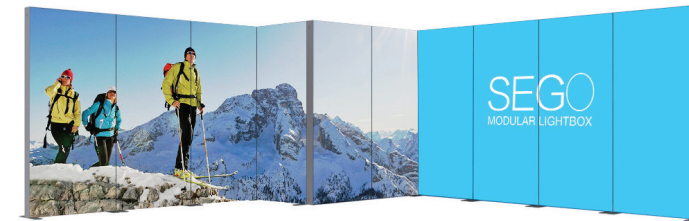

CONFIGURATION I
Product Code: SEGOI-20x10G