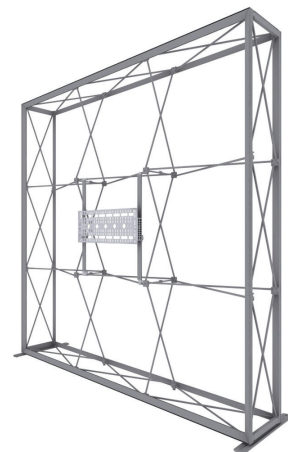

# LUMIERE LIGHT WALL® ACCESSORIES

**INTERNAL SHOWCASE SHELF**  
Product Code: LLW-ISC

**EXTERNAL SHELF**  
Product Code: LLW-EXTSHELF

**LUMIERE LIGHT WALL® DOOR**  
Product Code: LLW-DOORG

	FRAME ONLY	GRAPHIC ONLY	GRAPHIC PACKAGE
DOOR			