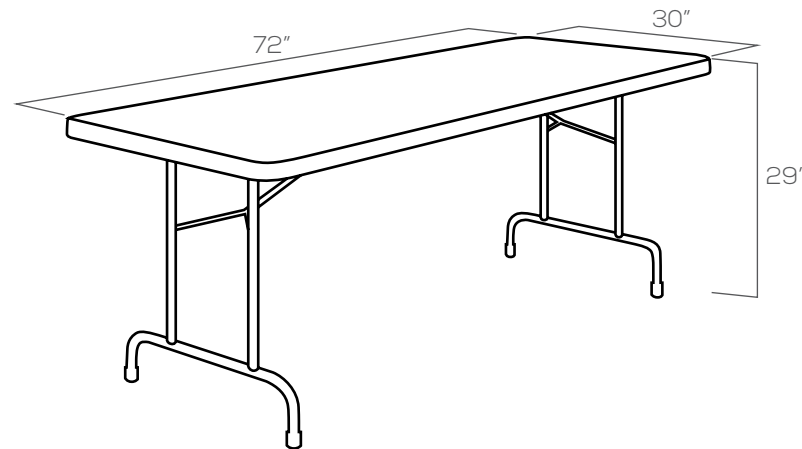

6ft Table: 72" L x 30" W x 29" H
Compatibility for Standard and One Choice® Table Throws