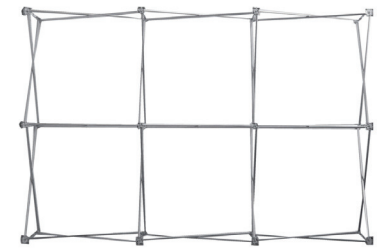

POP UP DISPLAYS

RPL FABRIC POP UP DISPLAYS

- LIFE TIME
  Frame
- 1 YEAR
  Graphic
- INDOOR USE
- SINGLE SIDED
- HOOK & LOOP

5ft x 5ft RPL POP UP WITH END CAPS

Product Code: RPL2X2STRG1
Frame Size: 60"W x 60"H
Frame Depth: 12"D
Weight: 14 lbs (Frame with Graphics)

7.5ft x 5ft RPL POP UP WITH END CAPS

Product Code: RPL3X2STRG1
Frame Size: 90"W x 60"H
Frame Depth: 12"D
Weight: 18 lbs (Frame with Graphics)

	FRAME ONLY	GRAPHIC ONLY NO END CAPS	GRAPHIC ONLY WITH END CAPS	GRAPHIC PACKAGE NO END CAPS	GRAPHIC PACKAGE WITH END CAPS
5ft x 5ft					
7.5ft x 5ft					

- RPL POP UP
- ONE CHOICE®
  FABRIC POP UP
- ONE CHOICE®
  GOPHER POP UP