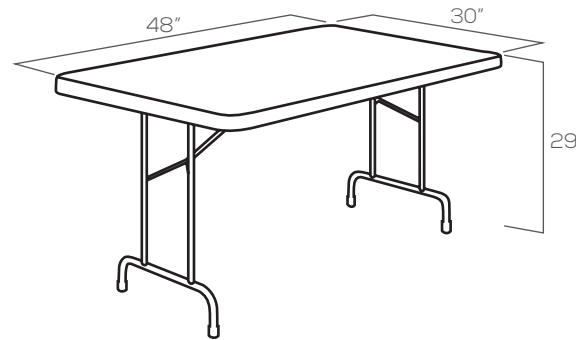

TABLE THROW COMPATIBILITY

4ft Table: 48" L x 30" W x 29" H
Compatibility for Standard and One Choice® Table Throws