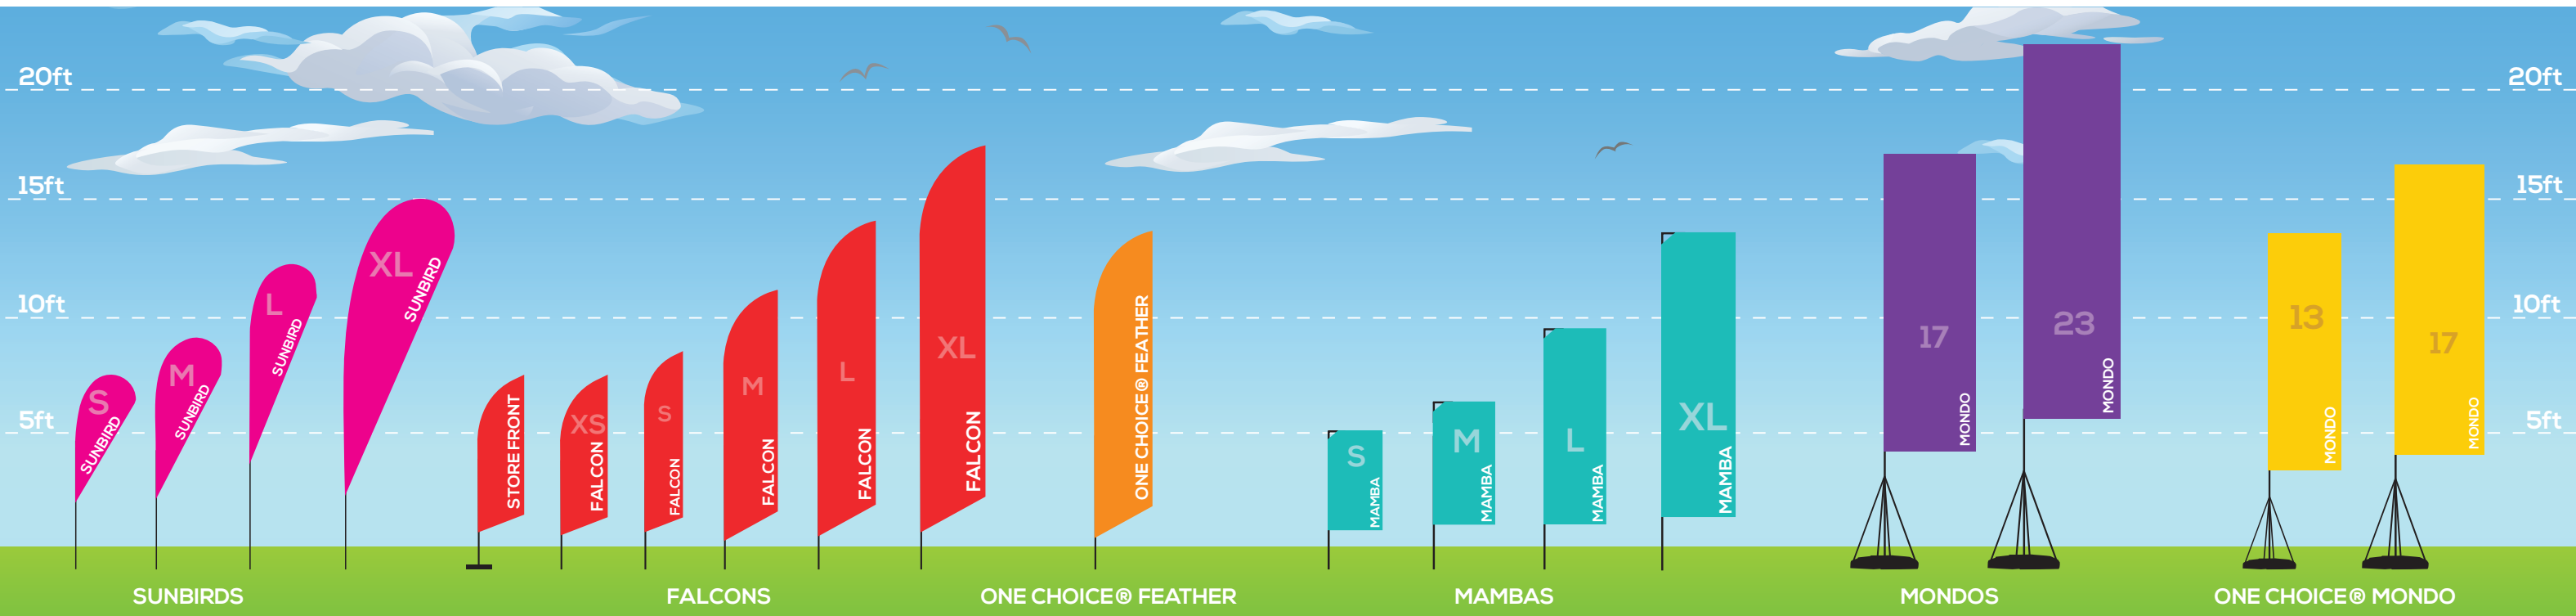

FLAG COMPARISON CHART