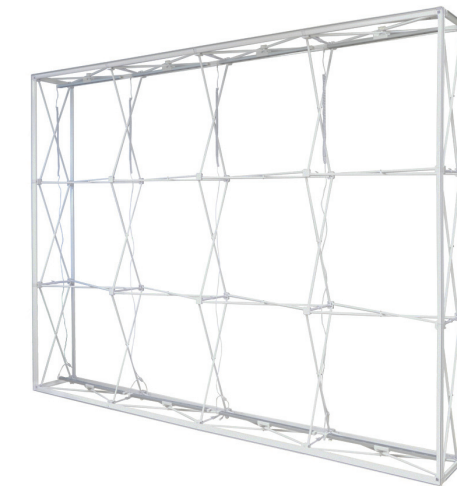

## ONE CHOICE® SEG POP UP

**8ft ONE CHOICE® SEG POP UP**  
Product Code: OC-SEGBL8-G2

**10ft ONE CHOICE® SEG POP UP**  
Product Code: OC-SEGBL10-G2

	GRAPHIC ONLY	GRAPHIC PACKAGE
8ft SEG POP UP		
10ft SEG POP UP		