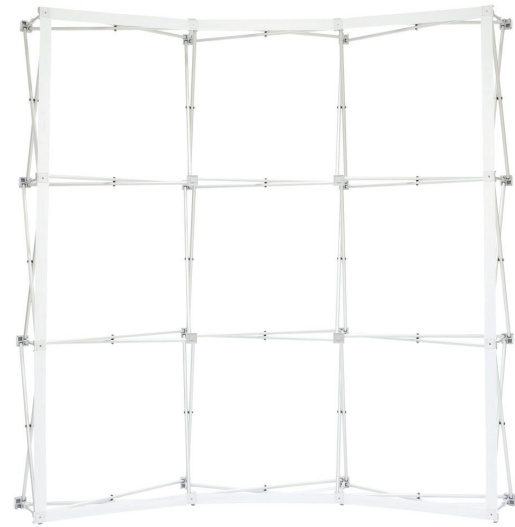

FRAME ONLY	GRAPHIC ONLY NO END CAPS	GRAPHIC ONLY WITH END CAPS	GRAPHIC PACKAGE NO END CAPS	GRAPHIC PACKAGE WITH END CAPS
8ft x 7.5ft