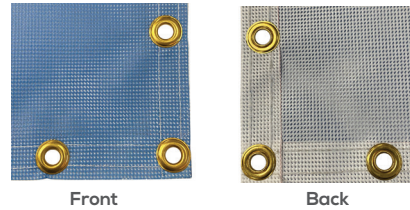

FENCE MESH BANNER

FENCE MESH BANNERS

Product Code: FENCEMESH

	10ft W	15ft W	20ft W
3ft H			
4ft H			
5ft H			
6ft H