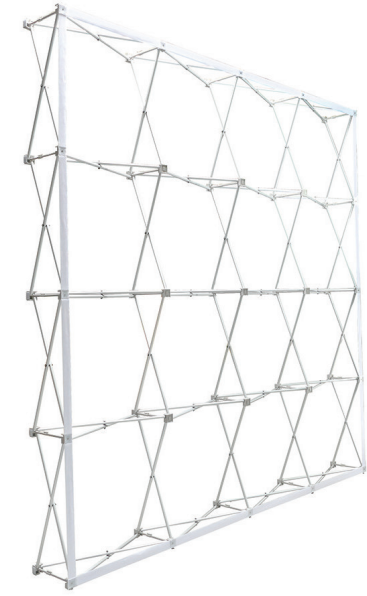

FRAME ONLY	GRAPHIC ONLY NO END CAPS	GRAPHIC ONLY WITH END CAPS	GRAPHIC PACKAGE NO END CAPS	GRAPHIC PACKAGE WITH END CAPS
10ft x 10ft