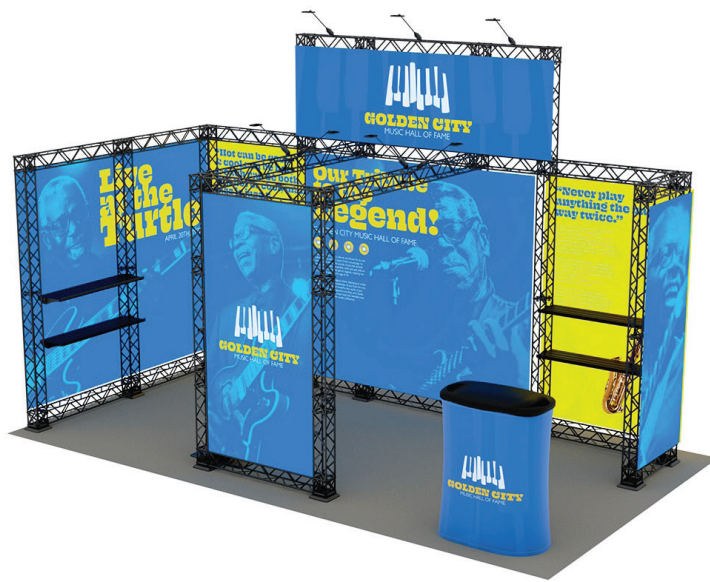

30ft x30ft MODCO 5

30ft x30ft MODCO 5

ORIGAMI TRUSS

CALL FOR PRICING AND CUSTOM CONFIGURATIONS

ORIGAMI 20ft x 10ft - A

ORIGAMI 20ft x 20ft - C

ORIGAMI 20ft x 20ft - D

ORIGAMI 20ft x 10ft - B

ORIGAMI 30ft x 20ft - E

ORIGAMI 30ft x 20ft - F

### LA CAJA HARD CASE w/ Wheels & Handle

Product Code: LACAJA  
 Outside Dimensions: 18"x 67"x 11.5"  
 Inside Dimensions: 16.9" x 64.6" x 10.6"  
 Weight: 21 lbs

**Application:**  
 \* Casita Canopy  
 \* Mammoth  
 \* Hanging Banners (some of the sizes/shapes)