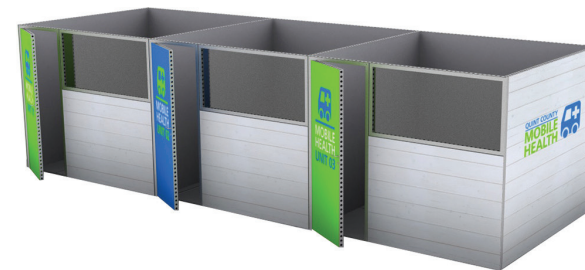

30ft x 10ft MODCO 18