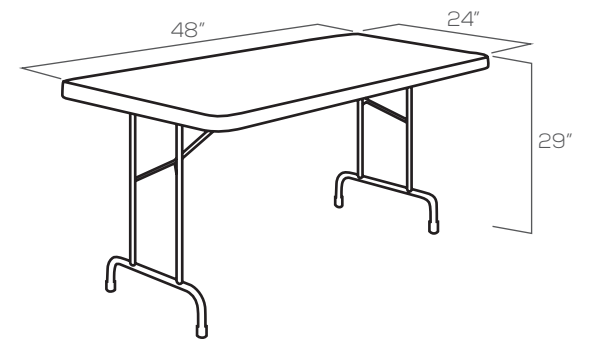

4ft Table: 48" L x 24" W x 29" H
Compatibility for Standard and One Choice® Table Throws