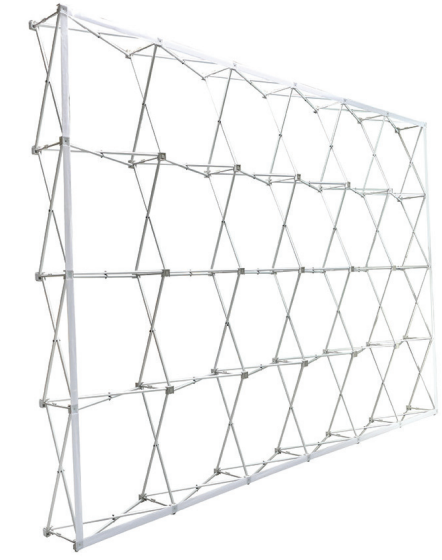

FRAME ONLY	GRAPHIC ONLY NO END CAPS	GRAPHIC ONLY WITH END CAPS	GRAPHIC PACKAGE NO END CAPS	GRAPHIC PACKAGE WITH END CAPS
15ft x 10ft