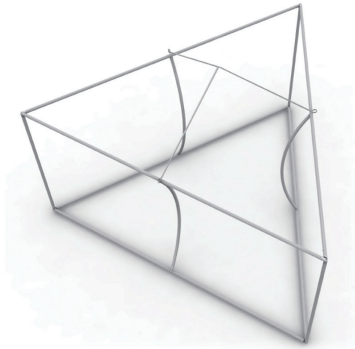

SKYBOX HANGING BANNERS

TRIANGLE HANGING BANNERS

HEIGHT	DIAMETER				
	5ft	8ft	10ft	12ft	15ft
24in					
32in					
36in					
42in					
48in					
60in					
72in