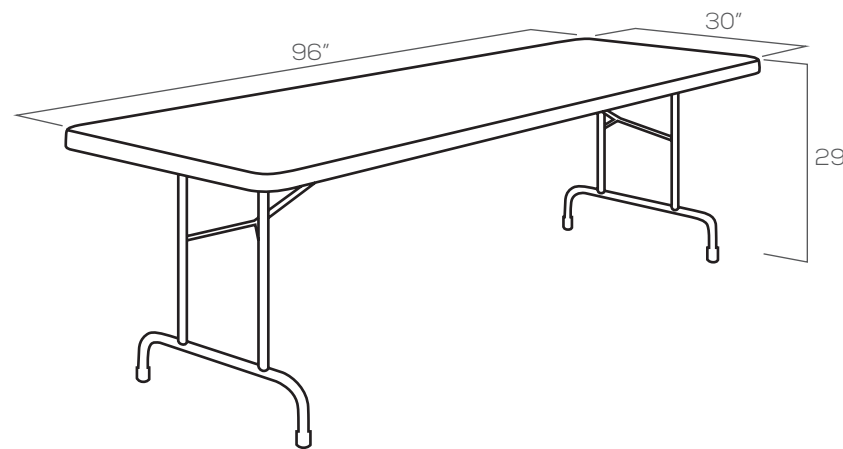

8ft Table: 96" L x 30" W x 29" H
Compatibility for Standard and One Choice® Table Throws